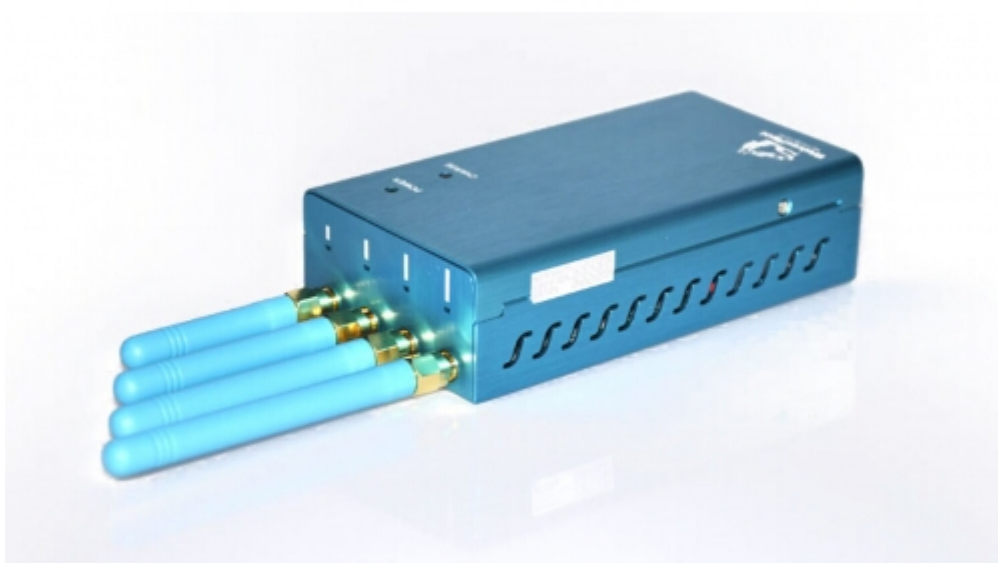

High Power Portable GPS Jammer All GPS Signal 15M

Main Features:

Portable High Power GPS Jammer, Portable GPS Jammer, GPS L1,L2,L3,L4,L5 Signal Jammer Blocker Isolator Scrambler

Image:

Specifications:

Device Blocked:	GPS
Signal Blocked:	GPS L1 L2 L3 L4 L5
Blocked Area:	2-15 Meters Depending on signal strength and working environment
Jamming Frequency:	GPSL1:1500-1600MHz GPSL2:1220-1230MHz GPSL3:1200-1210MHz GPSL4:1250-1280MHz GPSL5:1170-1180MHz
Output Power:	2W
Power supply:	50 / 60 Hz / AC 100 ~ 240V,DC 12V
Typical Battery Life:	2Hours

Battery:	Built in Rechargeable Li-ion battery
Weight:	0.5KG
Dimension:	Antennas off -113*60*31mm (L x W x D)

Package Included:

- 1pc High Power Portable GPS Jammer All GPS Signal 15M
- 1pc Power Adapter (100-240V)
- 1pc Car Charger