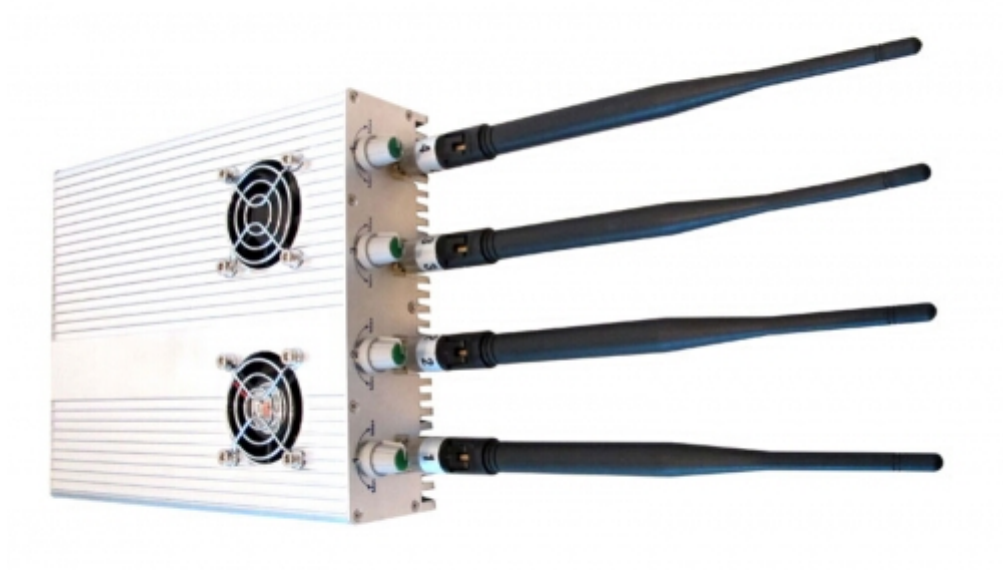

Adjustable Jammer for 2G 3G Cell Phone & GPS Signal Blocker 25M

Main Features:

2G 3G Cell Phone & GPS Signal Blocker Jammer

Image: