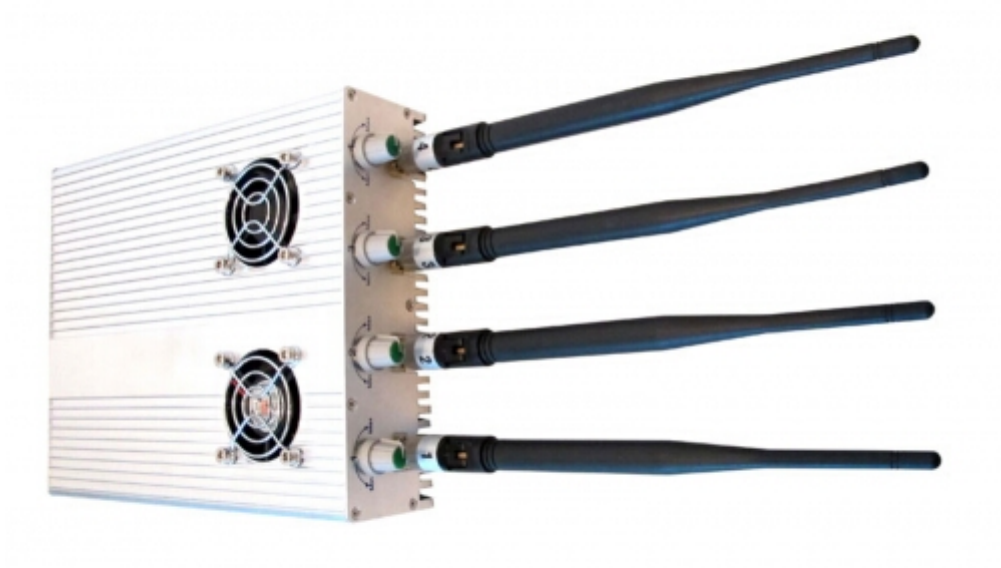

Adjustable Jammer for 2G 3G Cell Phone & GPS Signal 25M

Main Features:

2G 3G Cell Phone & GPS Signal Blocker Jammer

Image: