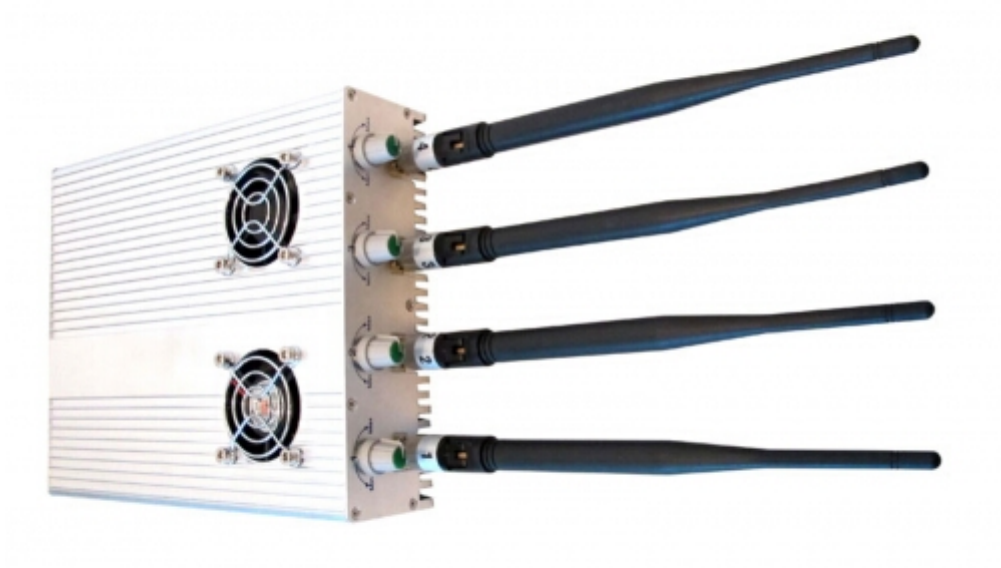

Adjustable 2G 3G Cell Phone & GPS Signal Blocker 25M

Main Features:

2G 3G Cell Phone & GPS Signal Blocker Jammer

Image:

Specifications:

Device Blocked:	Cell Phone, GPS
Signal Blocked:	GSM,CDMA,DCS,PCS,3G,GPS
Blocked Area:	5-25 Meters Depending on signal strength and working environment
Jamming Frequency:	CDMA: 850-894MHz GSM: 925-960MHz DCS: 1805-1880MHz PCS/CDMA1900: 1930-1990MHz 3G:2110-2170MHz GPS (1500MHZ-1600MHZ)
Output Power:	4W
Power supply:	AC adaptor 110-250V 5VDC

Typical Battery Life:	None
Battery:	None
Weight:	1.5KG
Dimension:	Antennas off - 213 x 170 x 41mm(L x W x D)

Package Included:

- 1pc Adjustable 2G 3G Cell Phone & GPS Signal Blocker 25M
- 1pc Power Adapter (100-240V)
- 1pc Car Charger