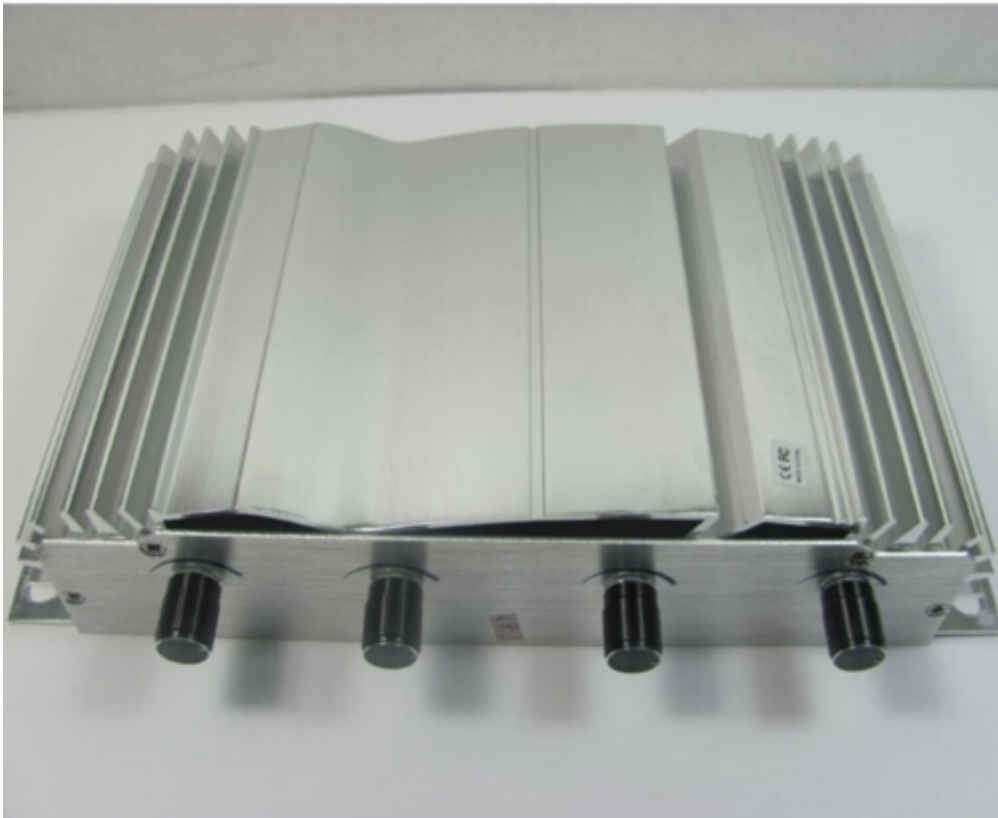

4 Antennas Wall Mounted Cell Phone Jammer 30M

Main Features:

Jammer for 3G, Jammer for GSM, Jammer for CDMA, Jammer for DCS Signals

Image:

Specifications:

Device Blocked:	Cellular Phone
Signal Blocked:	GSM,CDMA,DCS,3G
Blocked Area:	10 to 30 Meters Depending on signal strength and working environment
Jamming Frequency:	851M-894M 935M-960M 1805M-1880M 2110M-2170M
Output Power:	8W
Power supply:	5V12A AC110V-240V 50/60Hz
Typical Battery Life:	None
Battery:	None

Weight:	2.5 KG
Dimension:	Antennas off -240MM*140MM*60MM (L x W x D)

Package Included:

- 1pc 4 Antennas Wall Mounted Cell Phone Jammer 30M
- 1pc Power Adapter (100-240V)
- 1pc Car Charger

[product_url:] [4 Antennas Wall Mounted Cell Phone Jammer 30M](#)