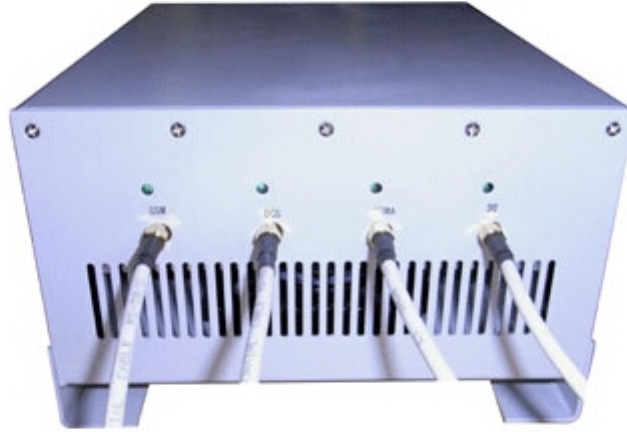

30W Cell Phone Jammer with Remote Control and Directional Panel Antenna 80M

Main Features:

30W Cell Phone Jammer, High Power 30W Cell Phone Jammer, 30W Jammer with Remote Control

Image:

Specifications:

Device Blocked:	Mobile Phone
Signal Blocked:	GSM,CDMA,DCS,PCS,3G
Blocked Area:	20 to 80 Meters Depending on signal strength and working environment
Jamming Frequency:	CDMA: 850-894MHz GSM: 925-960MHz DCS: 1805-1880MHz PCS: 1900-1990MHz 3G:2110-2170MHz
Output Power:	20W
Power supply:	50 to 60Hz, 100 to 240V AC ,DC5V/20A
Typical Battery Life:	None

Battery:	None
Weight:	7KG
Dimension:	Antennas off - 285 x 255 x 140mm(L x W x D)

Package Included:

- 1pc 30W Cell Phone Jammer with Remote Control and Directional Panel Antenna 80M
- 1pc Power Adapter (100-240V)

[product_url:] [30W Cell Phone Jammer with Remote Control and Directional Panel Antenna 80M](#)

[pdf_url:]
http://www.synageva.org/30WCellPhoneJammerwithRemoteControlandDirectionalPanelAntenna80M67_1.pdf